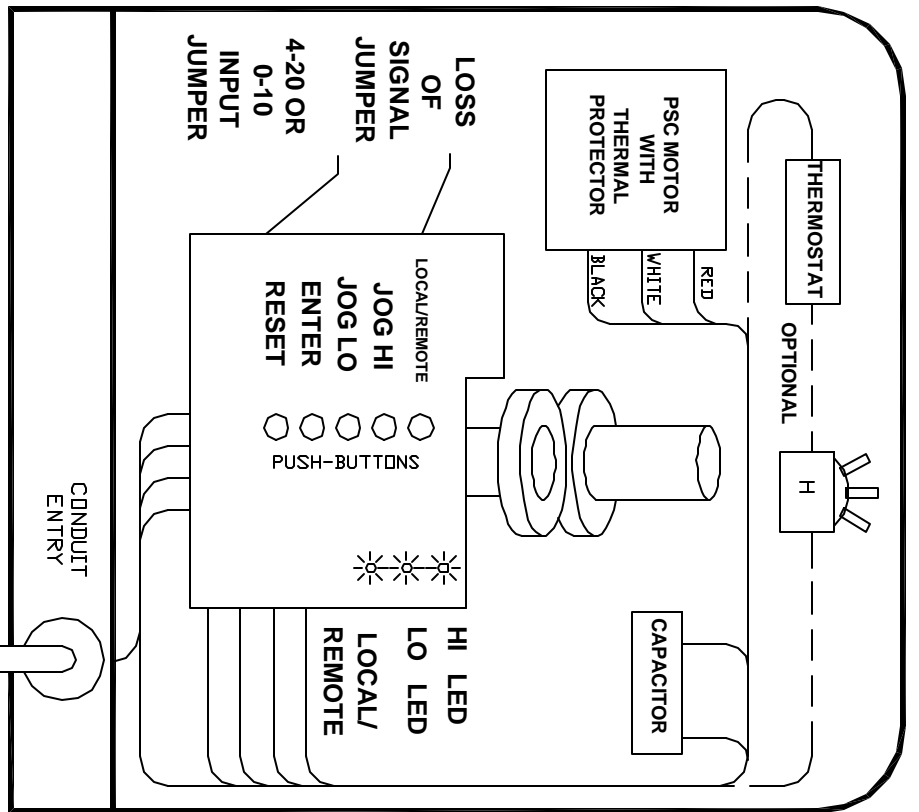

SCHEMATIC

815222-A

- 1 WHITE AC NEUTRAL
- 2 BLACK AC HI
- 3 YELLOW ALARM
- 4 YELLOW ALARM
- 5 BLACK OPT. HEATER
- 6 RED + SIGNAL IN
- 7 GREEN GRND
- 8 BLACK - SIGNAL IN

EXT. INTERNAL WIRING

PHYSICAL ARRANGEMENT