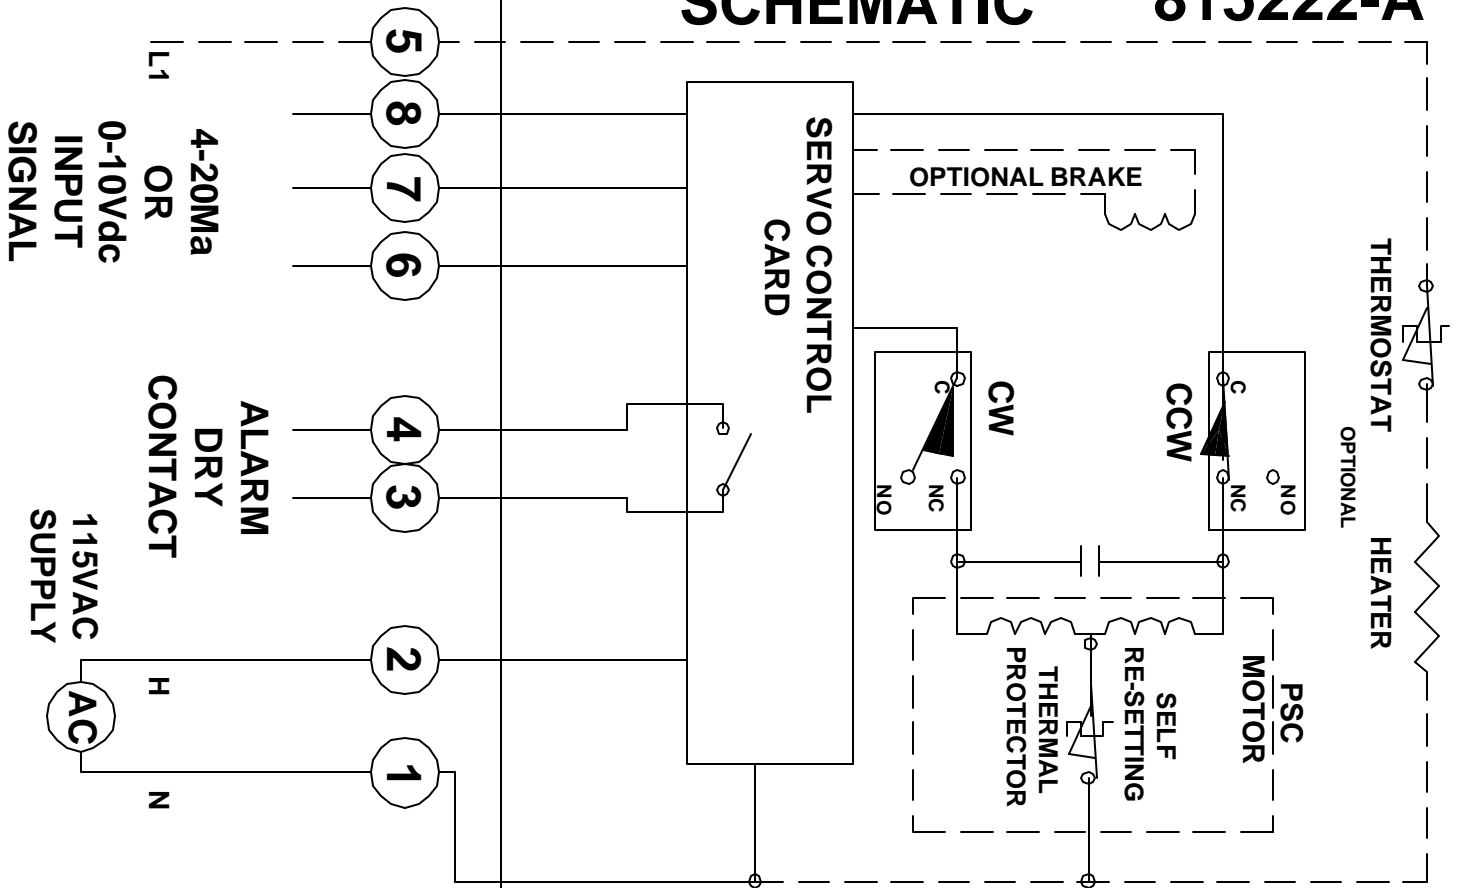

SCHEMATIC

815222-A

- 1 WHITE AC NEUTRAL
- 2 BLACK AC HI
- 3 YELLOW ALARM
- 4 YELLOW ALARM
- 5 BLACK OPT. HEATER
- 6 RED + SIGNAL IN
- 7 GREEN GRND
- 8 BLACK - SIGNAL IN

EXT. INTERNAL WIRING

PHYSICAL ARRANGEMENT